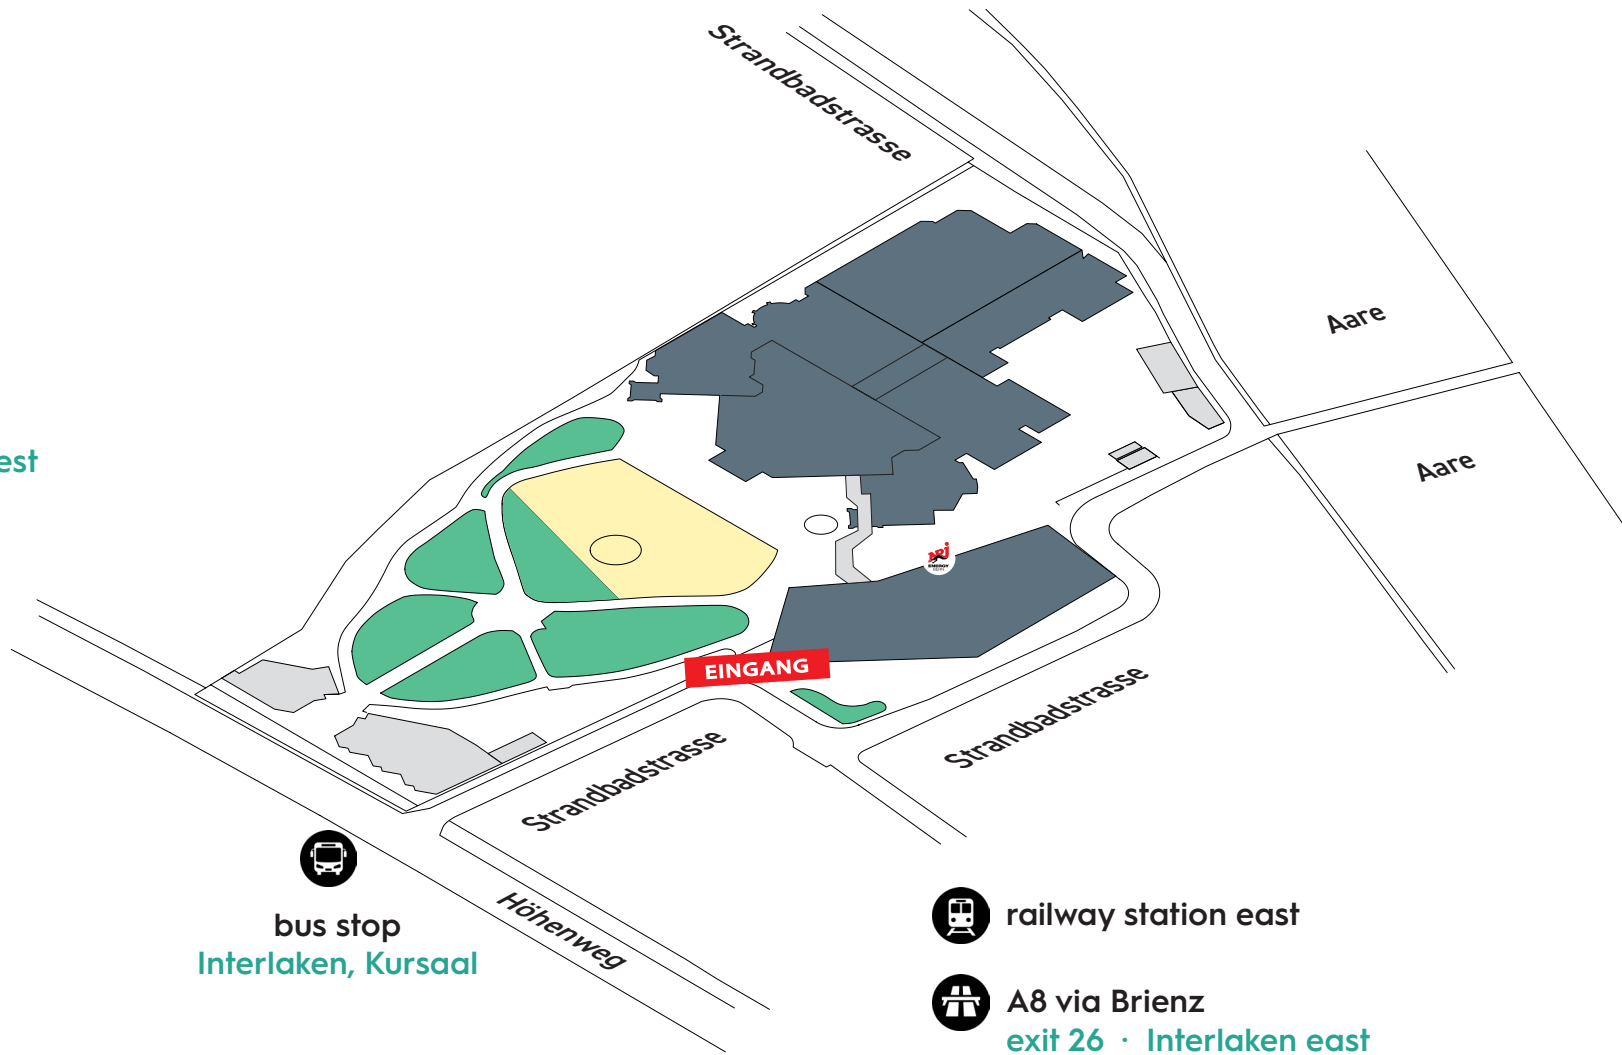

 railway station west

 A8 via Bern - Thun  
exit 11 · Interlaken West

 bus stop  
Interlaken, Kursaal

 railway station east

 A8 via Brienz  
exit 26 · Interlaken east